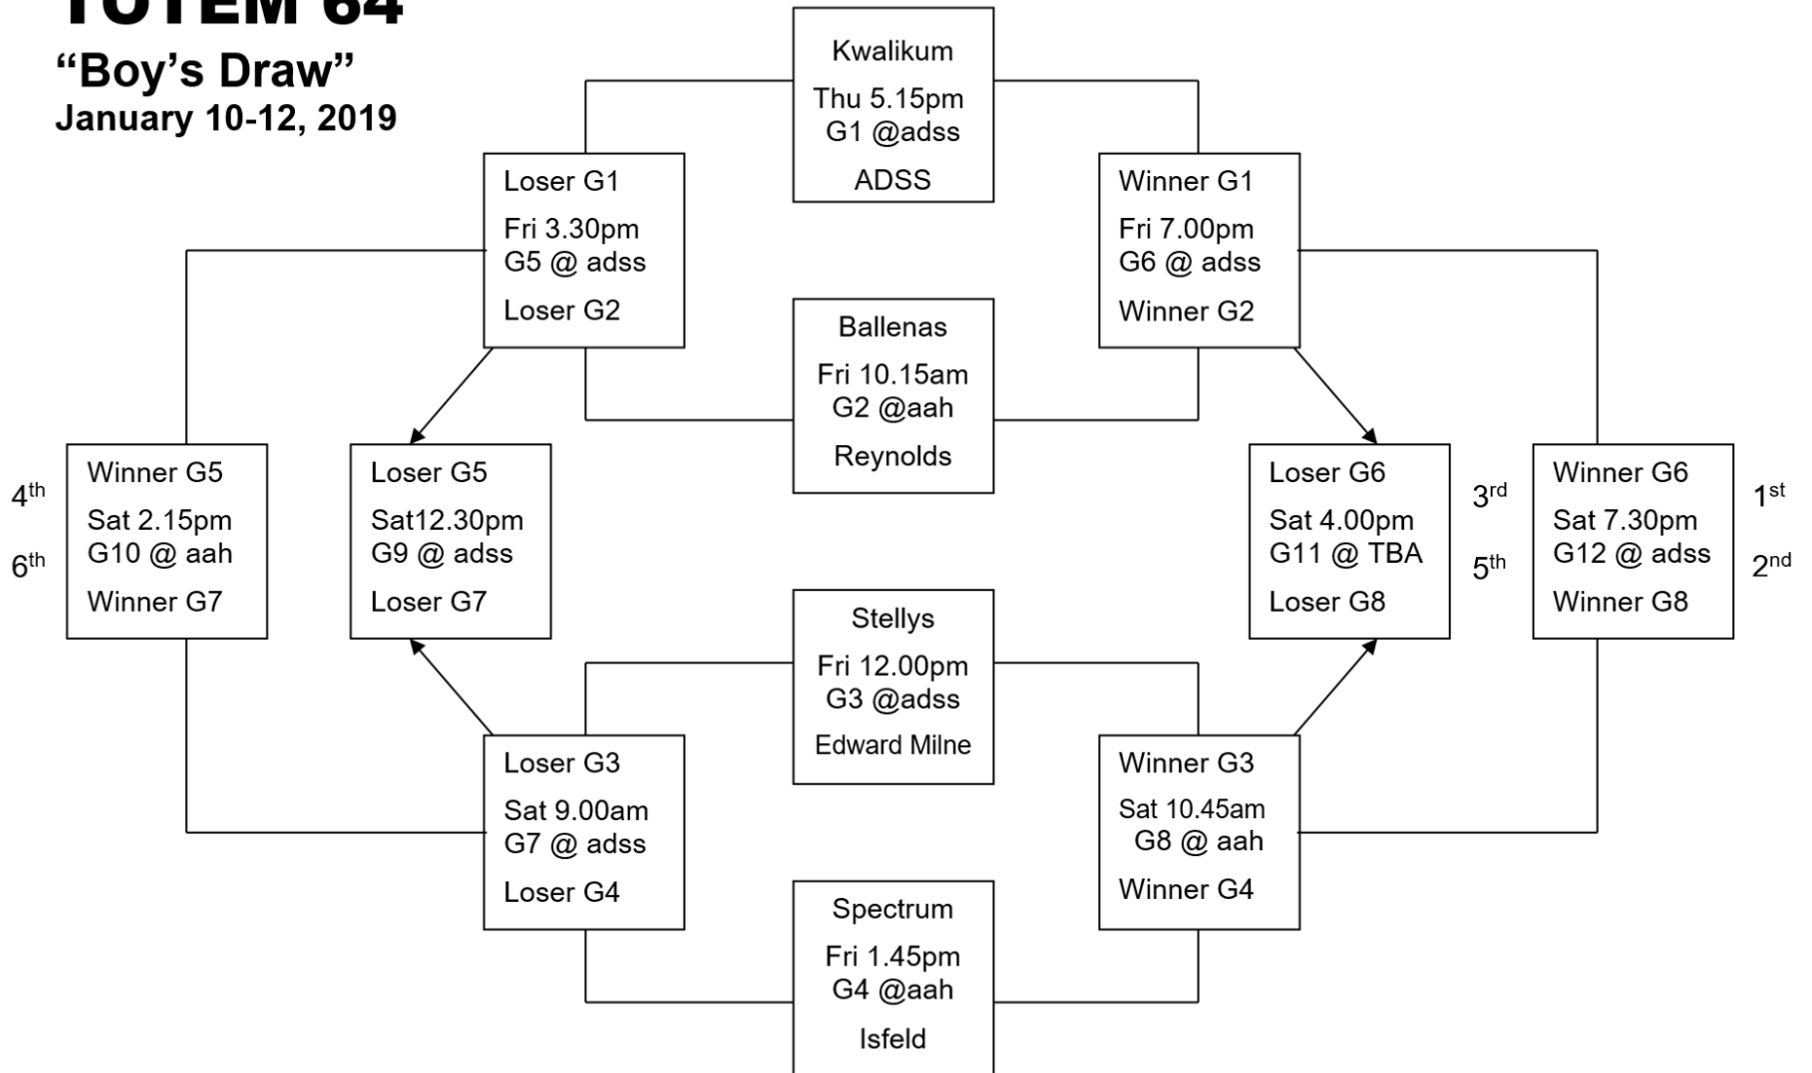

TOTEM 64

“Boy’s Draw”

January 10-12, 2019

TOTEM 64

"Girl's Draw"

January 10-12, 2019